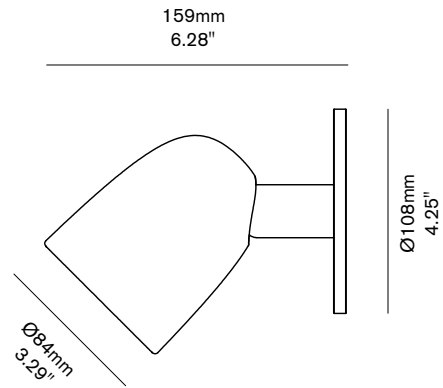

Side Pony

Material

Brass

Finishes

Brushed, Aged or Bronzed Brass;
Polished Brass; Brushed Nickel

Dimensions

Ø84 x 106 H mm (shade);
Ø108 x 6 D mm (mount)

Weight

1.5 kg (3.3 lb)

US / Canada

Lamp: 120V LED module
Lamp Specs: 2700K, 6W, 475 lm
Dimming: Trailing Edge

AU / EU / UK

Lamp: 240V LED module
Lamp Specs: 2700K, 6W, 475 lm
Dimming: Trailing Edge

Junction Box Compatibility

Suits 4" Octagonal Box