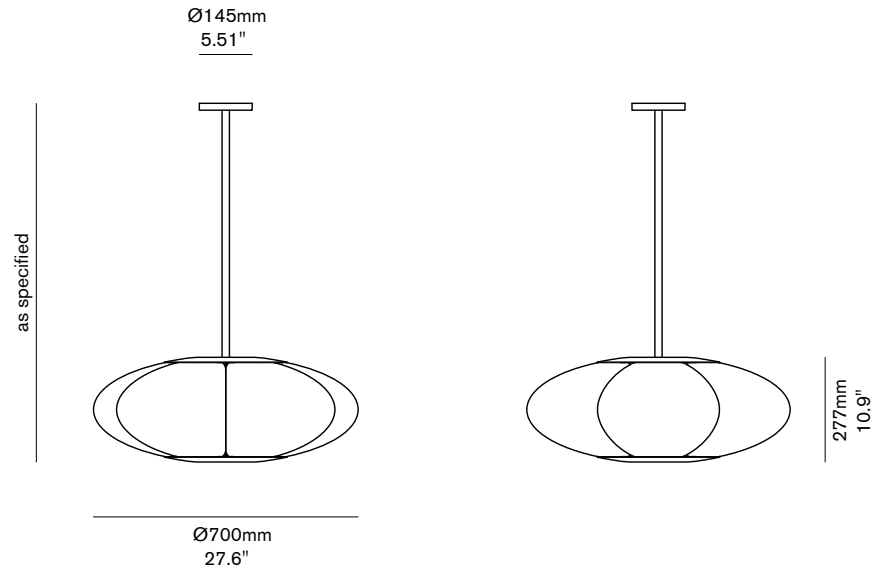

Fleur 700

Material

Brass and Fibreglass

Finishes

Brushed, Aged or Bronzed Brass; Brushed Nickel

Lamp Shell

Fibreglass

Weight

14 kg (31 lb)

US / Canada

Lamp: 6x 120V E27 LED

Lamp Specs: 2700K, 8W, 800 lm

Dimming: Trailing Edge

AU / EU / UK

Lamp: 6x 240V E27 LED

Lamp Specs: 2700K, 8W, 800 lm

Dimming: Trailing Edge

Junction Box Compatibility

Suits 3.5" or 4" Octagonal Box