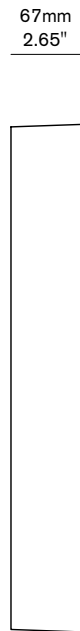

Bruce Double (5x10)

Material

Cast Brass (pictured) or Cast Aluminium

Finish

Semi-polished

Diffuser

Opal Plate Glass

Weight

16 kg (35 lb) Brass

5.8kg (12.8 lb) Aluminium

US / Canada

Lamp: 12V LED PCB *

Specs: 2700K, 28W, 4000 lm **

Dimming: Trailing Edge, DALI or 0-10V

AU / EU / UK

Lamp: 12V LED PCB *