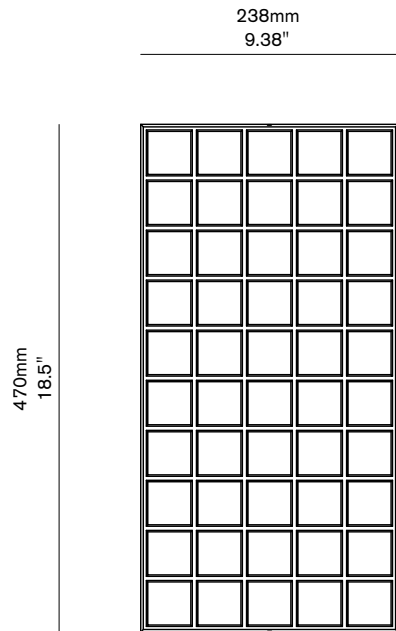

Bruce Double (5x10)

Material

Cast Brass (pictured) or Cast Aluminium

Finish

Semi-polished

Diffuser

Opal Plate Glass

Weight

16 kg (35 lb) Brass

5.8kg (12.8 lb) Aluminium

US / Canada

Lamp: 12V LED PCB *

Specs: 2700K, 28W, 4000 lm **

Dimming: Trailing Edge, DALI or 0-10V

AU / EU / UK

Lamp: 12V LED PCB *