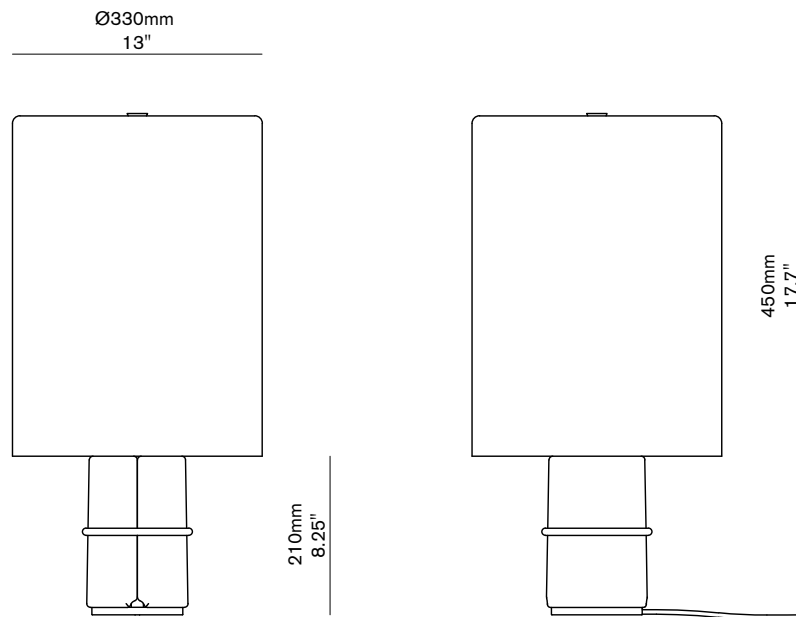

Tux

Material

Glass and Brass

Brass Finish

Powdercoat

Lamp Shell

Fibreglass

US / Canada

Lamp: 12V LED PCB

Lamp Specs: 2700K, 10W, 1500 lm

Dimming: Yes (via push button)

Plug: 120V

AU / EU / UK

Lamp: 12V LED PCB

Lamp Specs: 2700K, 10W, 1500 lm

Dimming: Yes (via push button)

Plug: 240V