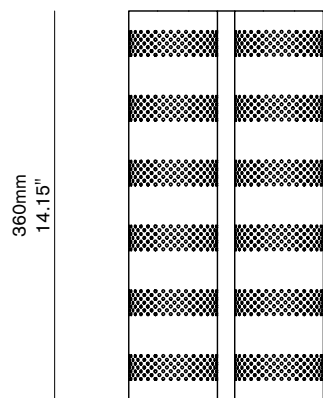

Troye

Material

Brass

Finishes

Brushed, Aged or Bronzed Brass; Brushed Nickel

Diffuser

Opal Glass Tube

US / Canada

Lamp: 12V LED PCB *

Specs: 2700K, 18W, 2400 lm

Dimming: Trailing Edge, DALI or 0-10V

AU / EU / UK

Lamp: 12V LED PCB *

Specs: 2700K, 18W, 2400 lm

Dimming: Trailing Edge, DALI or 0-10V

* 12V driver required