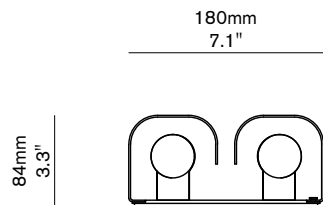

Troye

Material

Brass

Finishes

Brushed, Aged or Bronzed Brass; Brushed Nickel

Diffuser

Opal Glass Tube

US / Canada

Lamp: 12V LED PCB *

Specs: 2700K, 18W, 2400 lm

Dimming: Trailing Edge, DALI or 0-10V

AU / EU / UK

Lamp: 12V LED PCB *

Specs: 2700K, 18W, 2400 lm

Dimming: Trailing Edge, DALI or 0-10V

* 12V driver required