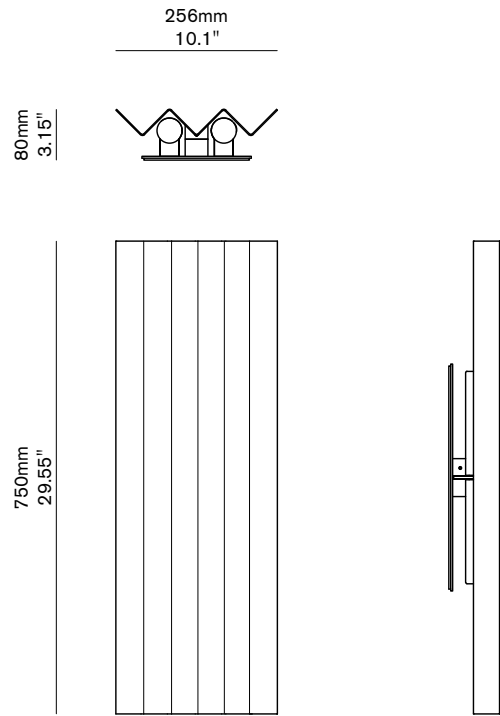

Ruffle

Material

Brass

Finishes

Brushed, Aged or Bronzed Brass; Brushed Nickel

Diffuser

Opal Glass Tube

US / Canada

Lamp: 12V LED PCB *

Specs: 2700K, 18W, 2400 lm

Dimming: Trailing Edge, DALI or 0-10V

AU / EU / UK

Lamp: 12V LED PCB *

Specs: 2700K, 18W, 2400 lm

Dimming: Trailing Edge, DALI or 0-10V

* 12V driver required