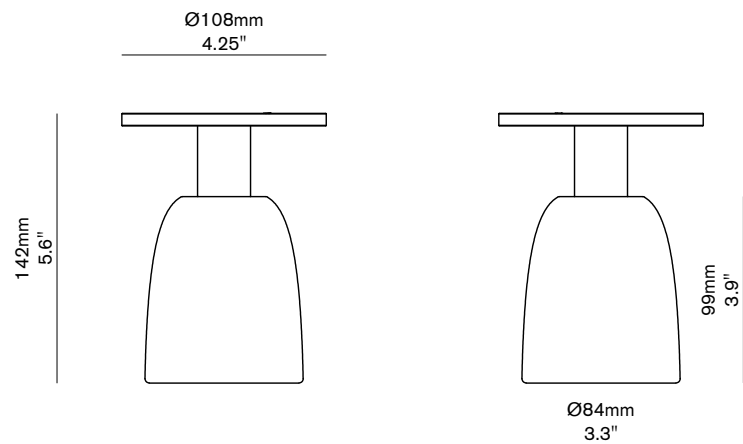

Pony

Material

Brass

Finishes

Brushed, Aged or Bronzed; Polished

Beam Angle

26° or 40°

US / Canada