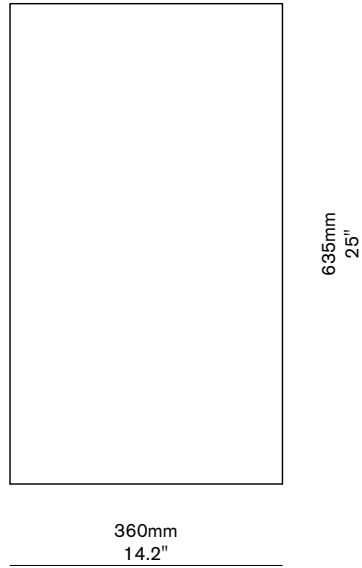

Me, Myself and I

Material

Cast Brass or Cast Aluminium

Finish

Semi-polished

Diffuser

Opal Plate Glass

US / Canada

Lamp: 12V LED *

Specs: 2700K, 23W, 1800 lm

Dimming: Trailing Edge, DALI or 0-10V

AU / EU / UK

Lamp: 12V LED *

Specs: 2700K, 23W, 1800 lm

Dimming: Trailing Edge, DALI or 0-10V

* 12V driver required