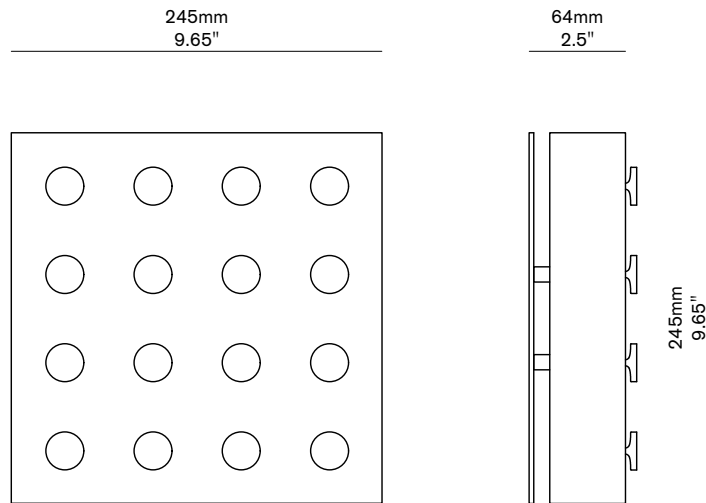

Lucky Stud

Material

Brass

Finishes

Brushed, Aged or Bronzed Brass; Brushed Nickel

US / Canada

Lamp: 12V LED PCB *

Specs: 2700K, 14W, 2000 lm **