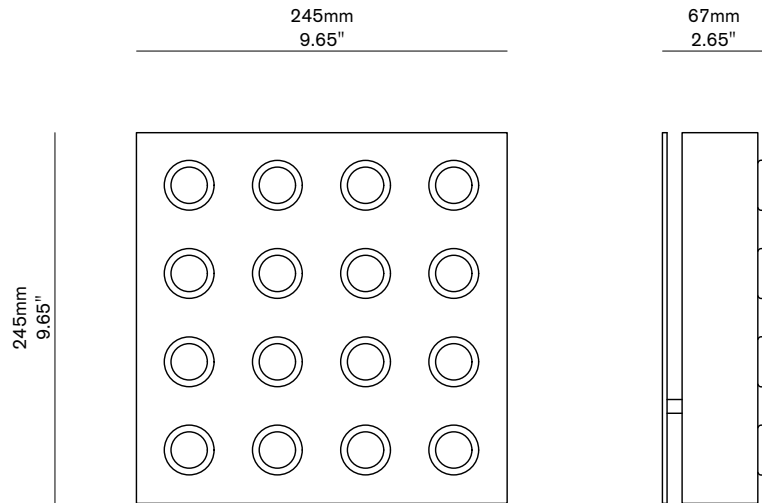

Lucky

Material

Brass

Finishes

Brushed, Aged or Bronzed Brass; Brushed Nickel

Diffuser

Tinted Plate Glass

US / Canada

Lamp: 12V LED PCB *

Specs: 2700K, 14W, 2000 lm **

Dimming: Trailing Edge, DALI or 0-10V

AU / EU / UK

Lamp: 12V LED PCB *

Specs: 2700K, 14W, 2000 lm **

Dimming: Trailing Edge, DALI or 0-10V

* 12V driver required

** Delivered light output lower