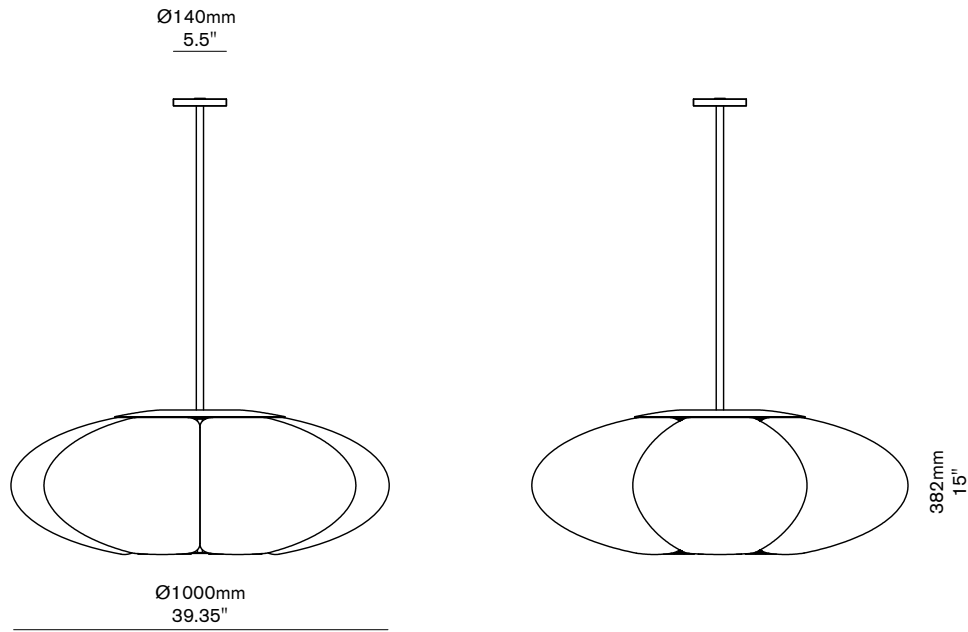

Fleur

Material

Brass

Finishes

Brushed, Aged or Bronzed

Lamp Shell

Fibreglass

Suspension Length:

As specified

US / Canada

Lamp: 6x 120V E27 LED

Lamp Specs: 2700K, 8W, 800 lm

Dimming: Trailing Edge

AU / EU / UK

Lamp: 6x 240V E27 LED

Lamp Specs: 2700K, 8W, 800 lm