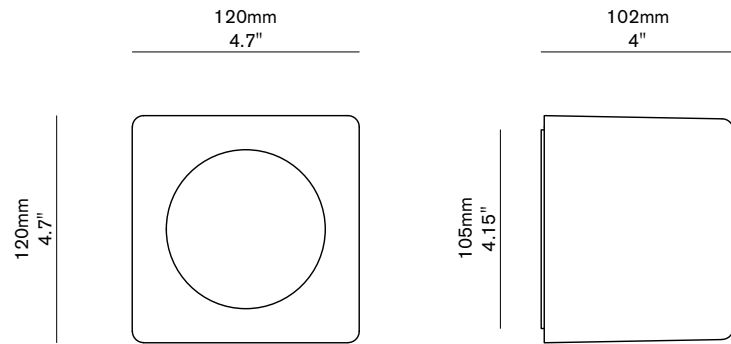

Dado

Material

Cast Glass; Cast Metal

Finishes

Raw Cast Aluminium or Raw Cast Brass

US / Canada

Lamp: 120V G9 LED

Lamp Specs: 2700K, 2.5W, 250 lm