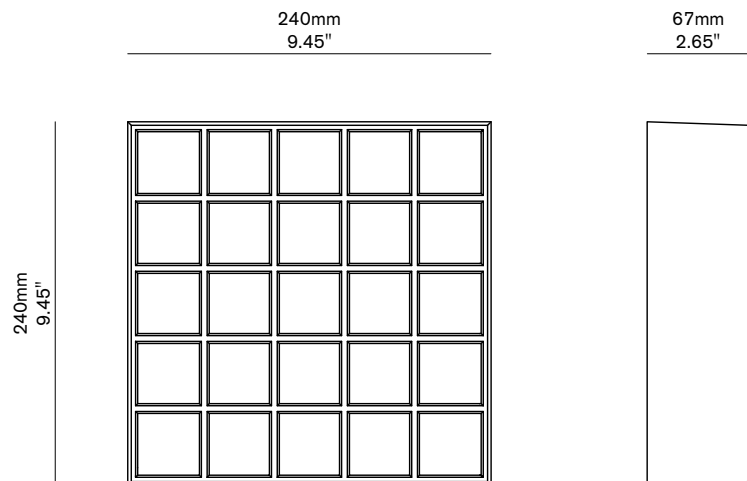

Bruce

Material

Cast Brass or Cast Aluminium

Finish

Semi-polished

Diffuser

Opal Plate Glass

US / Canada

Lamp: 12V LED PCB *

Specs: 2700K, 14W, 2000 lm **

Dimming: Trailing Edge, DALI or 0-10V

AU / EU / UK

Lamp: 12V LED PCB *

Specs: 2700K, 14W, 2000 lm **

Dimming: Trailing Edge, DALI or 0-10V

* 12V driver required

** Delivered light output lower